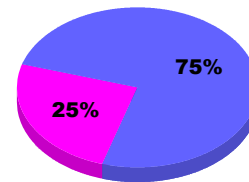

Gender Comparison 2012-2013

Jul/Aug/Sep

Legend: Male (Cyan), Female (Magenta)